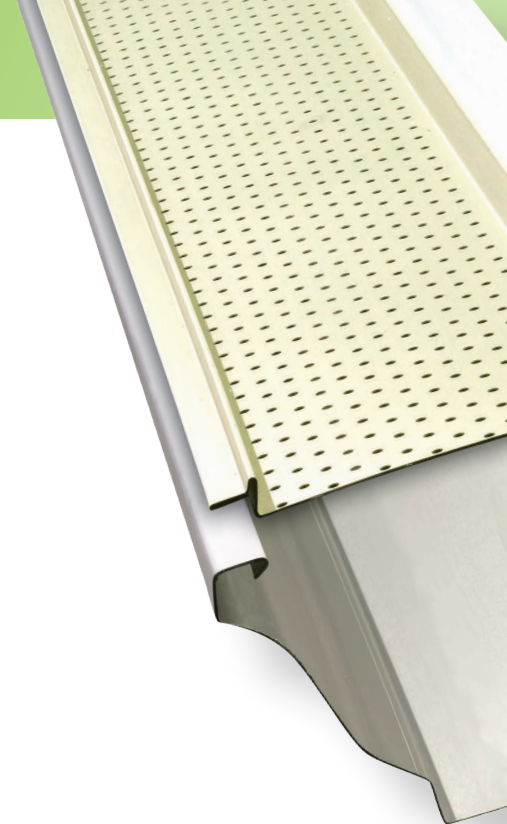

LEAF RELIEF[®]
by Ply Gem

Gutter protection
that really works.[®]

Proven effective year after year.

Homeowners choose Leaf Relief® for one simple reason — it works. (We wouldn't have installed so much of it if it didn't.) In fact, Leaf Relief has protected over 100 million

The patented design keeps debris out of gutters while allowing water to drain freely. All it takes is a normal breeze to lift debris away.*

*Dry leaves require 6 mph winds, wet debris requires 23 mph winds.

 **LEAF RELIEF**[®]
by Ply Gem

In addition to leaves and debris, Leaf Relief keeps birds and squirrels out of your gutters. Leaf Relief screws to the front of your gutters and a flexible flap fits securely at the back — without voiding your roof warranty. Sturdy aluminum or copper construction strengthens gutters and helps resist damage from ladders, wind, snow and ice.

WATER FLOW

“How can water enter the gutter? There are not enough holes and they're too small.”

Extensive research and development led to our exclusive Aluma-Perf™ technology. The product has 489 perforations every 20 inches. This drains water at the same rate as a 2" x 3" downspout. Extensive testing proves that Leaf Relief products can drain up to 29.7 inches of rainwater per hour; the highest amount of rainfall ever recorded was approximately 12 inches of water in an hour in Holt, Missouri, in 1947.